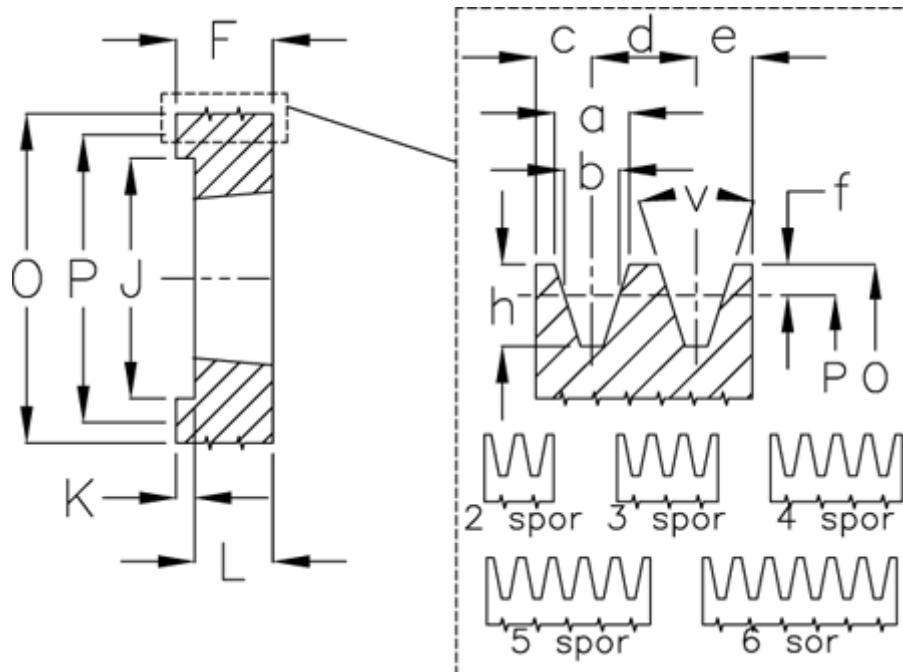

Article number: 604113006303

Description: V-belt pulley SPZ 63/3 TL1108

## Measures

a	= 9,7	For bush	= 1108	P	= 63
b	= 8,5	h	= 11	Type	= SPZ
Bush $\zeta$ max	= 28	J	= 40.0	v	= 34 grader
c	= 8	K	= -		
d	= 12	L	= 22		
e	= 8	m	= -		
f	= 2	Number of ribs	= 3		
F	= 40	O	= 67		